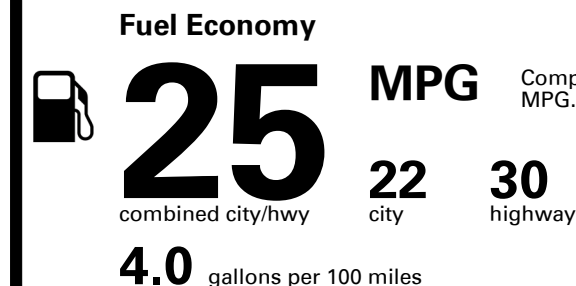

**TOTAL PRICE: \$41,395.00**

263 A 1960KGLOVI

**EMISSIONS:**  
This vehicle is certified to meet emission requirements in all 50 states

## EPA DOT Fuel Economy and Environment

Gasoline Vehicle

Compact Cars range from 14 to 119 MPG. The best vehicle rates 136 MPGe.

**You spend \$2,250**  
**more in fuel costs over 5 years**  
compared to the average new vehicle.